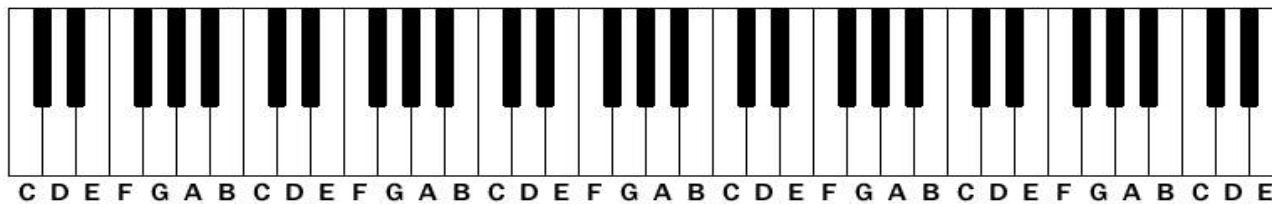

Piano Chord Chart

Piano Chords

KEY: MAJOR MINOR SEVENTH AUGMENTED DIMINISHED

A					
B					
C					
D					
E					
F					
G					
A ^b G [#]					
B ^b A [#]					
D ^b C [#]					
E ^b D [#]					
G ^b F [#]					

Major and Minor Chords

C Major	C#/Db Major	D Major	D#/Eb Major	E Major	F Major
					
					

F#/Gb Major	G Major	G#/Ab Major	A Major	A#/Bb Major	B Major
					
					

C Minor	C#/Db Minor	D Minor	D#/Eb Minor	E Minor	F Minor
					
					